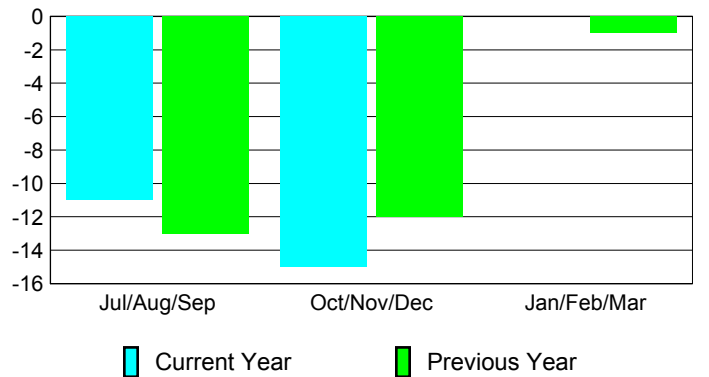

Gender Comparison 2012-2013

Jul/Aug/Sep

Oct/Nov/Dec

Jan/Feb/Mar

Male

Female