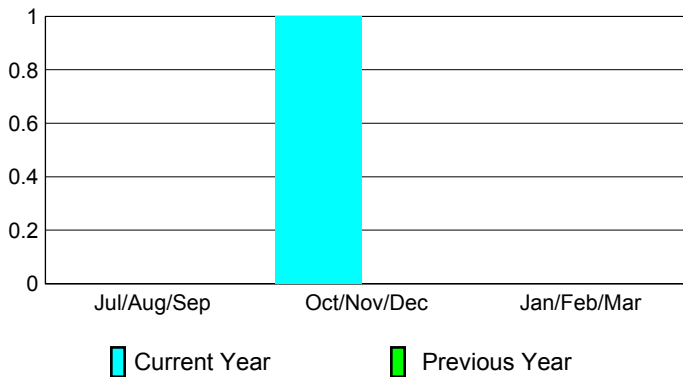

2012-2013 GMT Reports for District (or Undistricted) **District 103IE**

GMT: Mr. Dominique Labussière

Location: FRANCE

GMT CA: 4

CLUBS

Club Results
2012-2013

Clubs
2011-2012

Month	New Club Goal	Actual New Clubs	Actual Dropped Clubs	Gain/Loss of Clubs	Gain/Loss of Clubs
Jul/Aug/Sep		0	0	0	0
Oct/Nov/Dec		1	0	1	0
Jan/Feb/Mar					0
Totals		1	0	1	0

Club Results 2012-2013

Goal, New, Dropped, Gain/Loss

Comparison of Club Gain/Loss

Current Year Compared to the Previous Year

YTD Status Quo Clubs 2012-2013

Status Quo Clubs Compared to Status Quo Members

MEMBERSHIP

Membership Results
2012-2013

Membership
2011-2012

Month	Net Memb Goal	Actual New Memb	Actual Dropped Memb	Gain/Loss of Memb	Gain/Loss of Memb
Jul/Aug/Sep		5	-16	-11	-13
Oct/Nov/Dec		46	-61	-15	-12
Jan/Feb/Mar					-1
Totals		51	-77	-26	-26

Membership Results 2012-2013

Goal, New, Dropped, Gain/Loss

Comparison of Membership Gain/Loss

Current Year Compared to the Previous Year

Gender Comparison 2012-2013

Jul/Aug/Sep

Oct/Nov/Dec

Jan/Feb/Mar

Male

Female