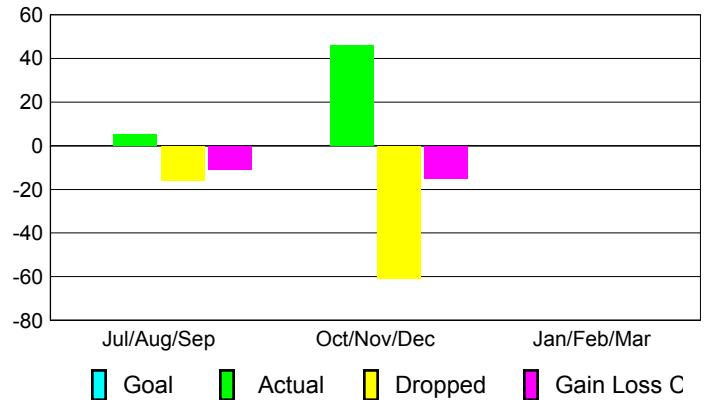

### YTD Status Quo Clubs 2012-2013

Status Quo Clubs Compared to Status Quo Members

## MEMBERSHIP

Membership Results  
2012-2013

Membership  
2011-2012

Month	Net Memb Goal	Actual New Memb	Actual Dropped Memb	Gain/Loss of Memb	Gain/Loss of Memb
Jul/Aug/Sep		5	-16	-11	-13
Oct/Nov/Dec		46	-61	-15	-12
Jan/Feb/Mar					-1
<b>Totals</b>		<b>51</b>	<b>-77</b>	<b>-26</b>	<b>-26</b>

### Membership Results 2012-2013

Goal, New, Dropped, Gain/Loss

### Comparison of Membership Gain/Loss

Current Year Compared to the Previous Year